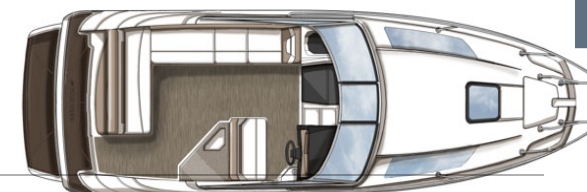

Discover The Vista 255

The Vista 255 features an innovative cockpit and a spacious, well-appointed cabin making it a great all-around Express Cruiser. The cockpit seating easily converts from lounging to dining or entertaining while cabin amenities include a queen sized mid-cabin berth, spacious forward V-Berth, large stand-up head, and breakfast center.

Pre-Order 2021

Color Options

-  Classic Navy
-  Crimson Red
-  Denim Blue
-  Jet Black
-  Liquid Blue
-  Phantom Grey
-  Solid White

Specifications

L.O.A	25' 2"	7.7 m
Beam	8' 5"	2.54 m
Fuel Capacity	70 gal	265 L
Approx. Draft Up	22"	56 cm
Approx. Draft Down	36"	91 cm
Maximum Capacity	2100 lbs	2100 kg
Persons Capacity	9	9

Approx. Boat & Engine Weight	6400 lbs	2903 kg
Deadrise	17°	17°
Bridge Clearance w/ Arch or Tower	9' 4"	2.8 m
Water Capacity	21 gal	79 L
Total Height	8' 1"	2.5 m
Trailer Weight Tandem Axle	1600 lbs	726 kg
Bridge Clearance	6' 8"	2 m